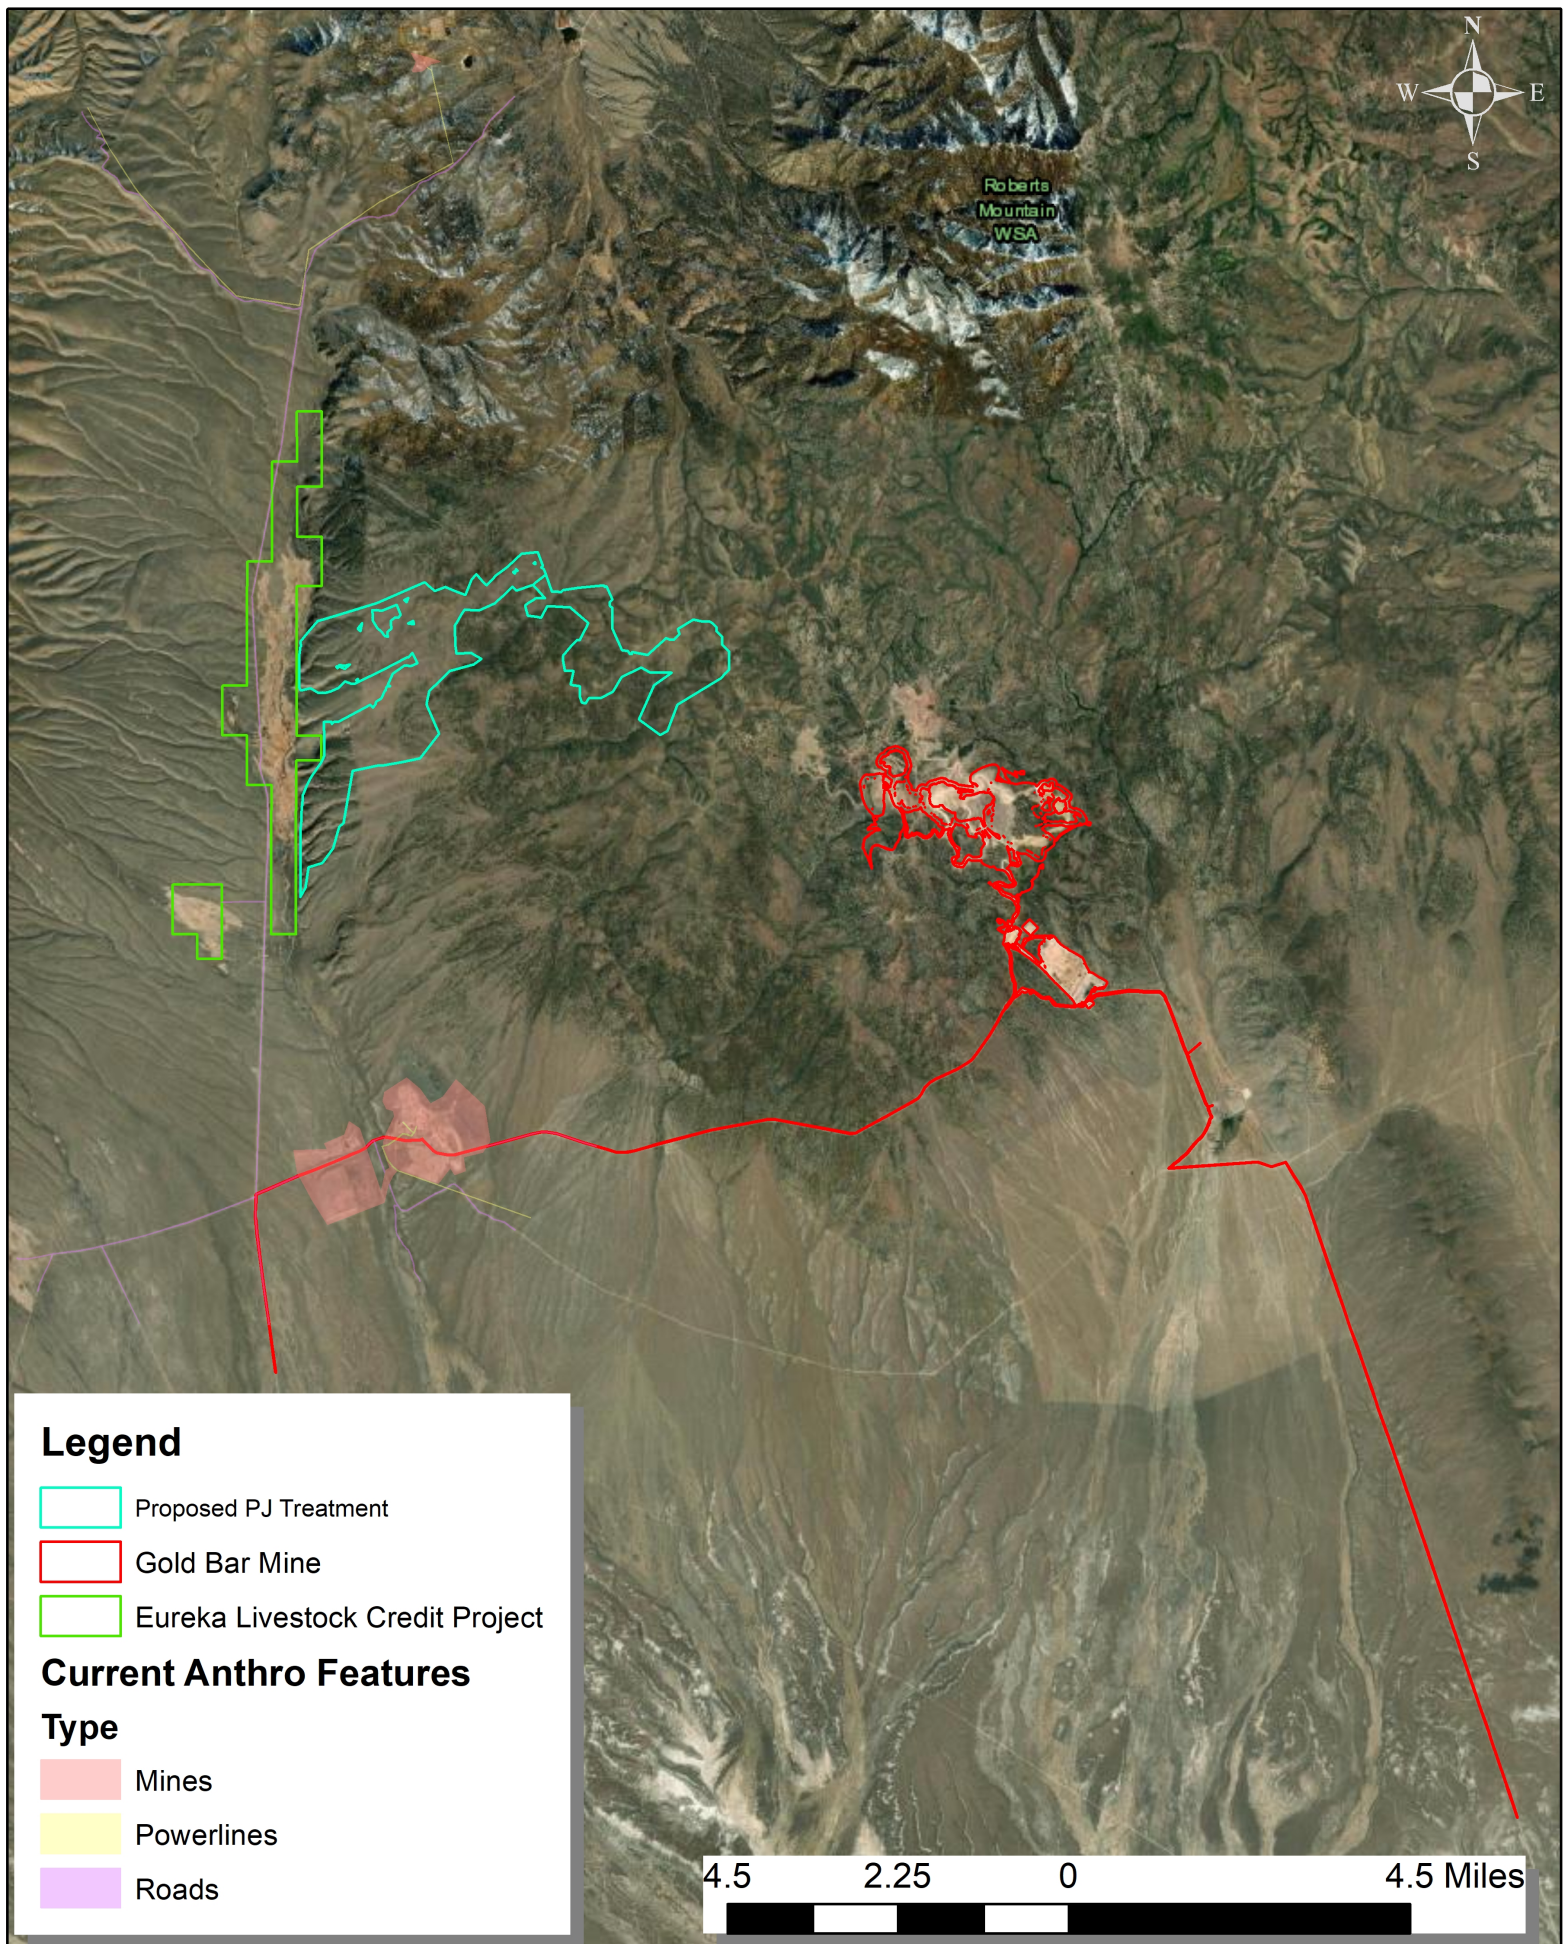

Proposed Gold Bar PJ Treatments for Mitigation

Proposed Gold Bar PJ Treatments for Mitigation

Legend

- Proposed PJ Treatment
- Eureka Livestock Credit Project

1.5 0.75 0 1.5 Miles