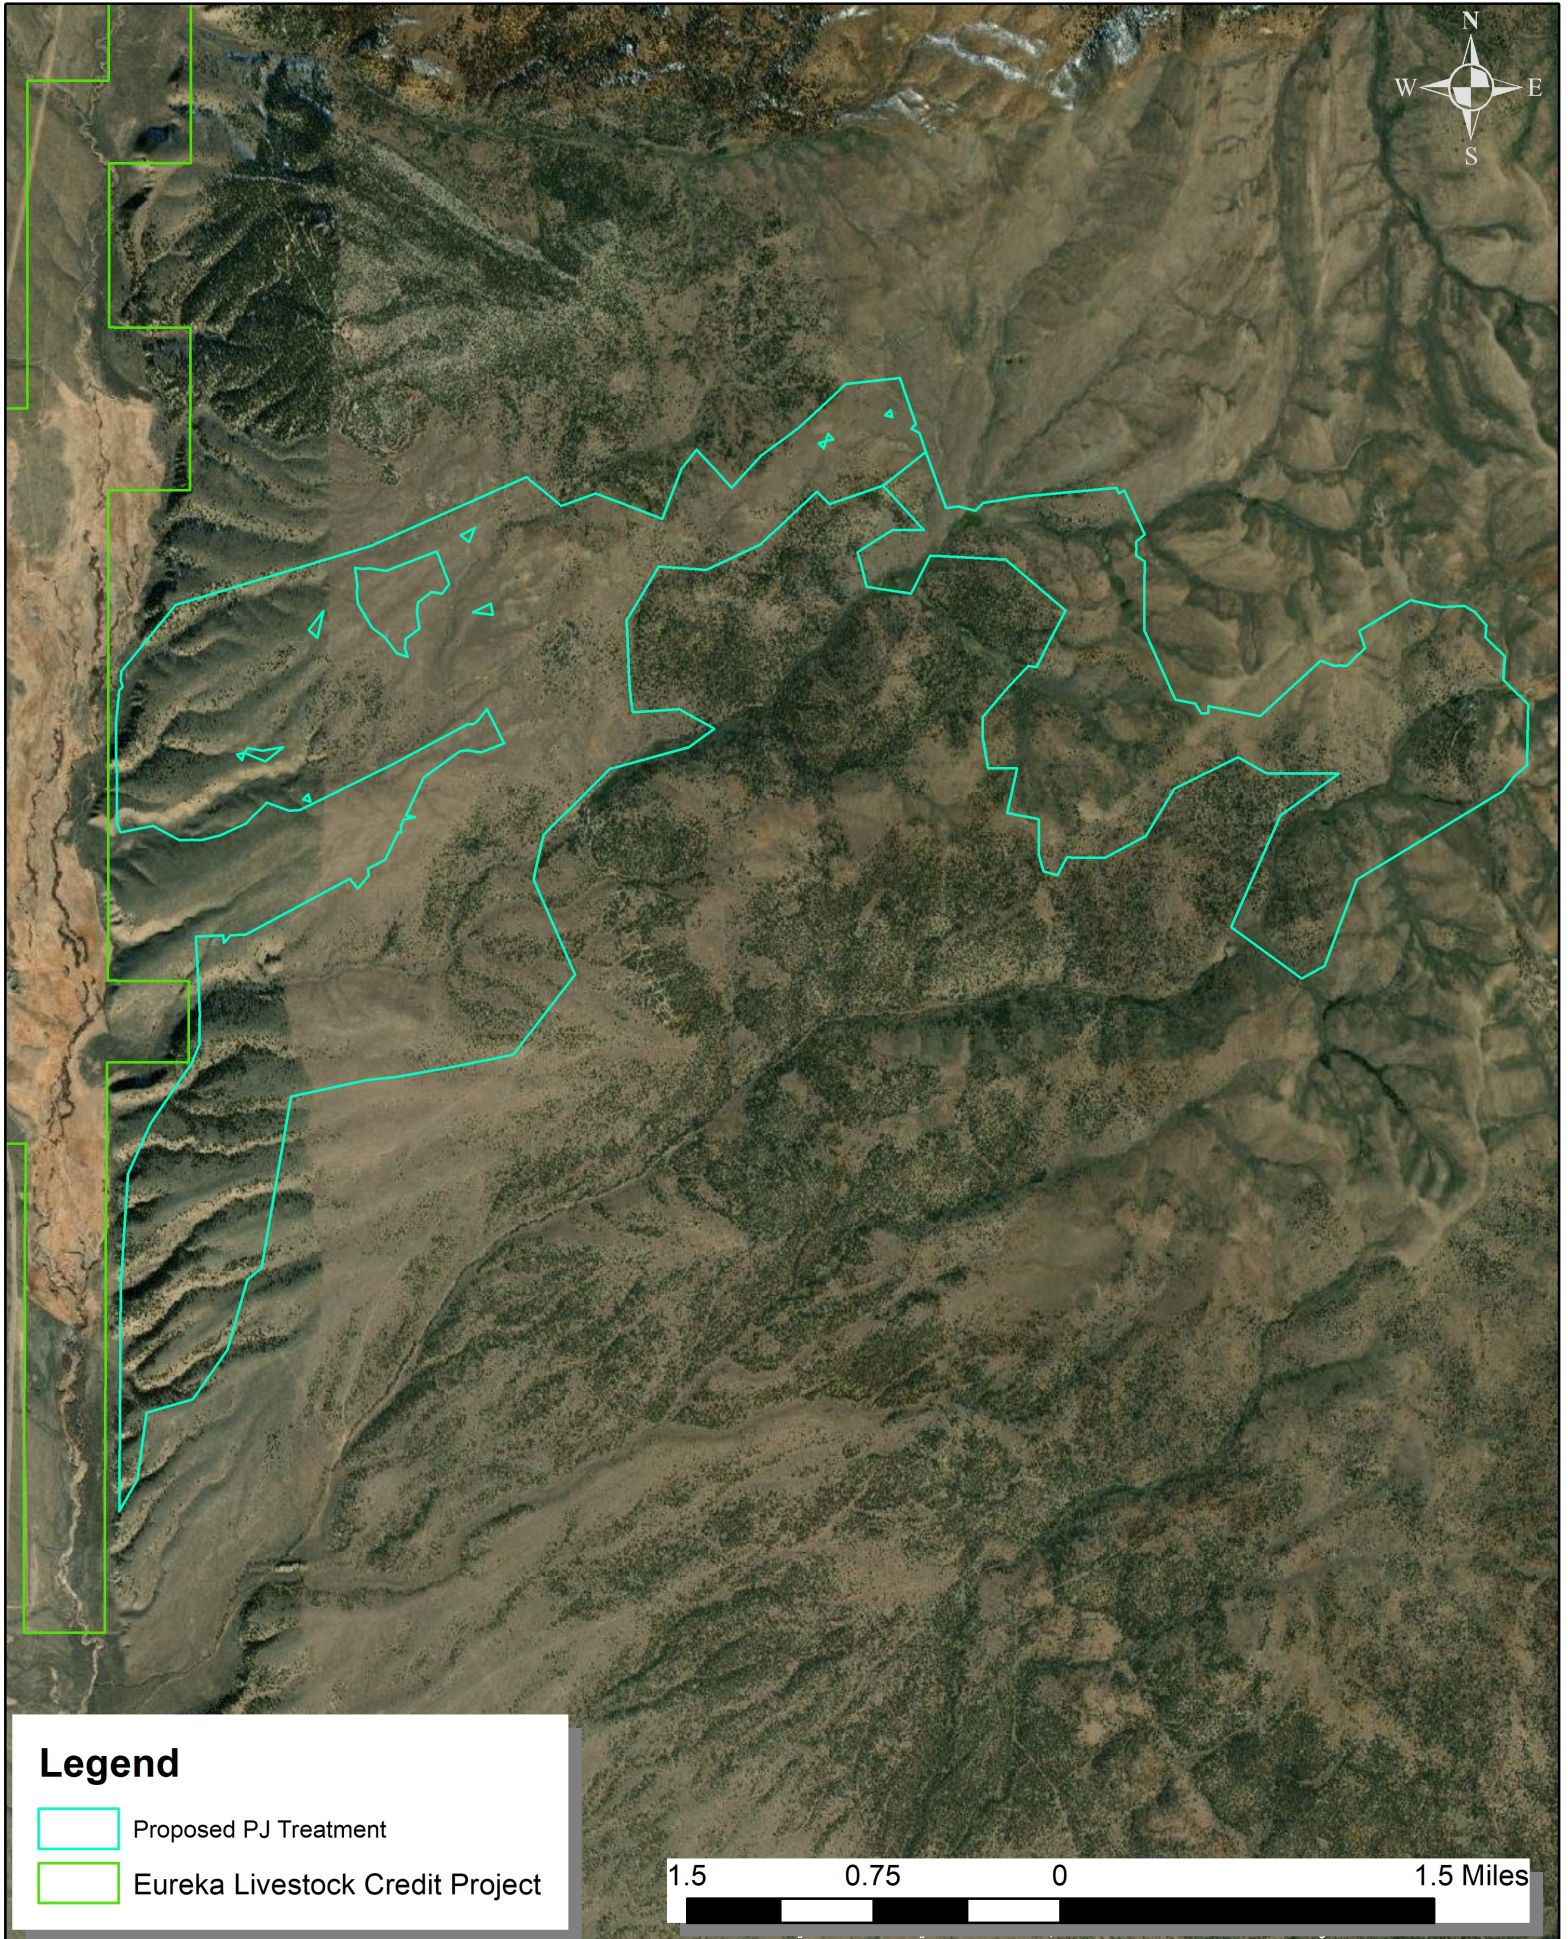

Proposed Gold Bar PJ Treatments for Mitigation

Proposed Gold Bar PJ Treatments for Mitigation

Legend

- Proposed PJ Treatment
- Eureka Livestock Credit Project

1.5 0.75 0 1.5 Miles